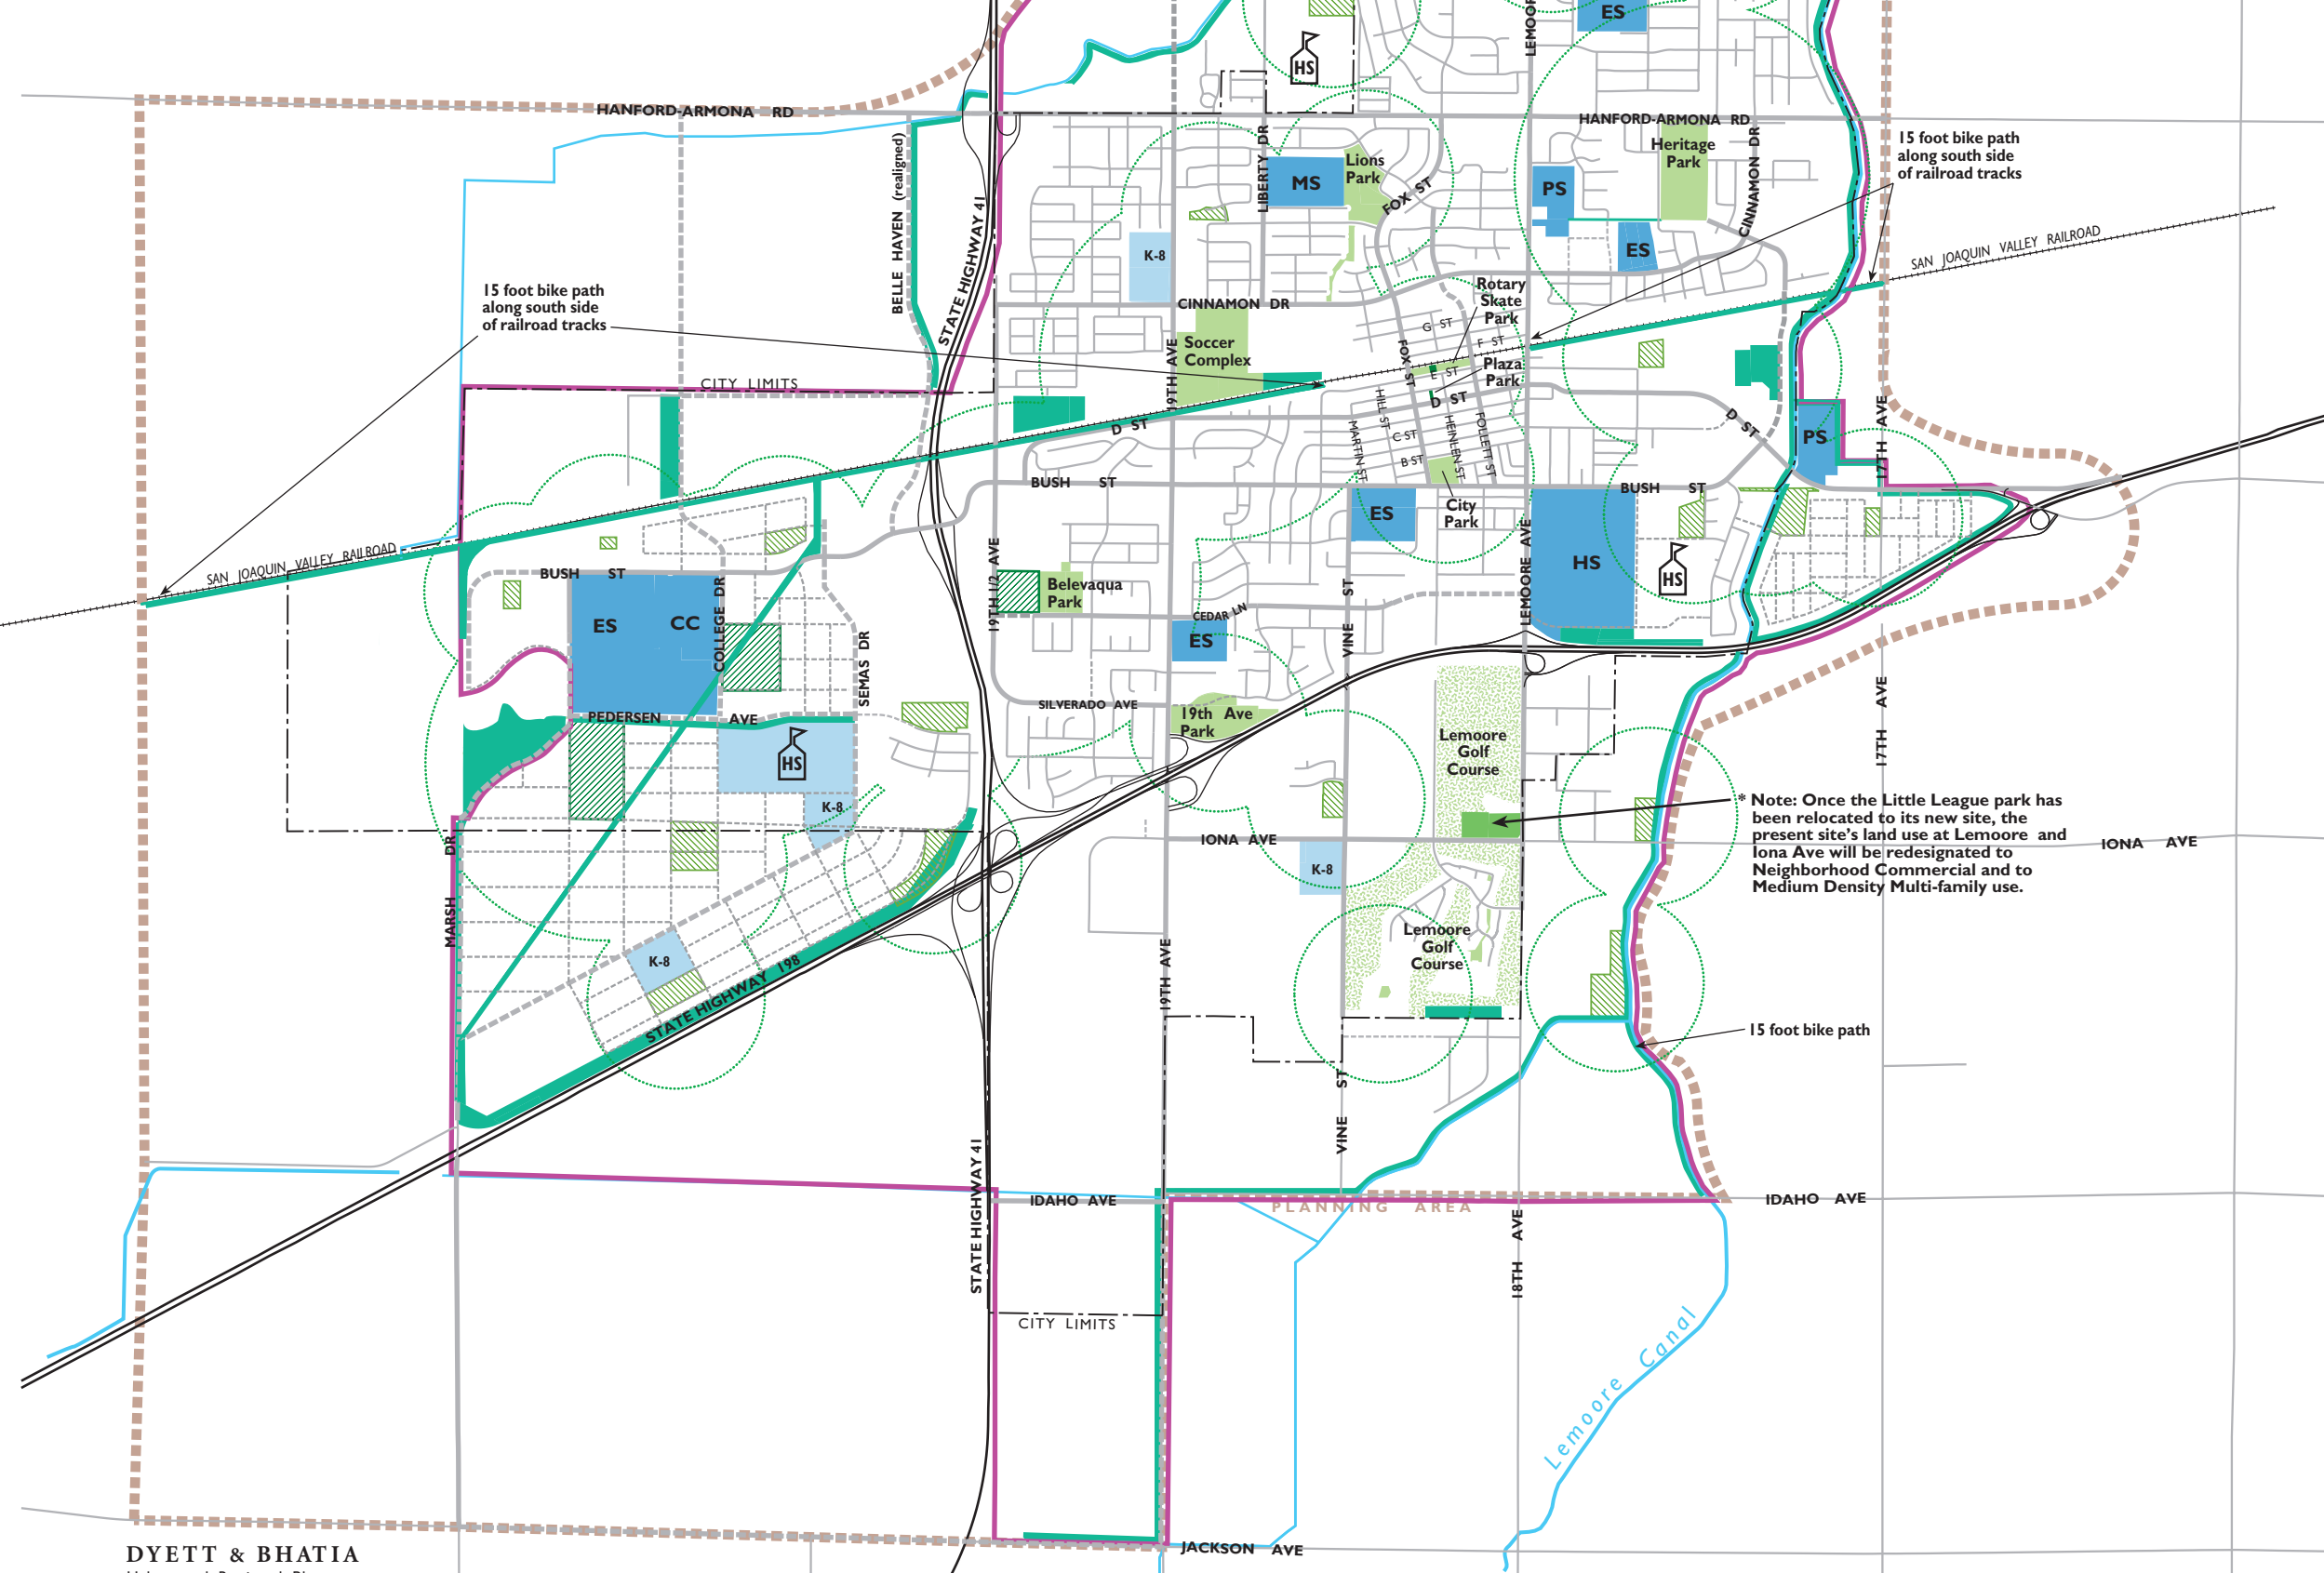

# CITY OF LEMOORE 2030 General Plan

Figure 5-1  
Existing and Proposed  
Park and School Locations

- Existing School
- ES** Elementary School
- MS** Middle School
- HS** High School
- PS** Private School
- CC** Community College
- Proposed School
- K-8** New Kindergarten-8th Grade System
- High School Alternative Sites
- Existing Community Park
- Existing Neighborhood Park
- Existing Pocket Park
- Golf Course
- Proposed Community Park
- Proposed Neighborhood Park
- Proposed Special Recreation Area (greenways, storm detention basins, ecological parks)
- Planning Area
- Urban Growth Boundary
- City Limits

Note: Once the Little League park has been relocated to its new site, the present site's land use at Lemoore and Iona Ave will be redesignated to Neighborhood Commercial and to Medium Density Multi-family use.