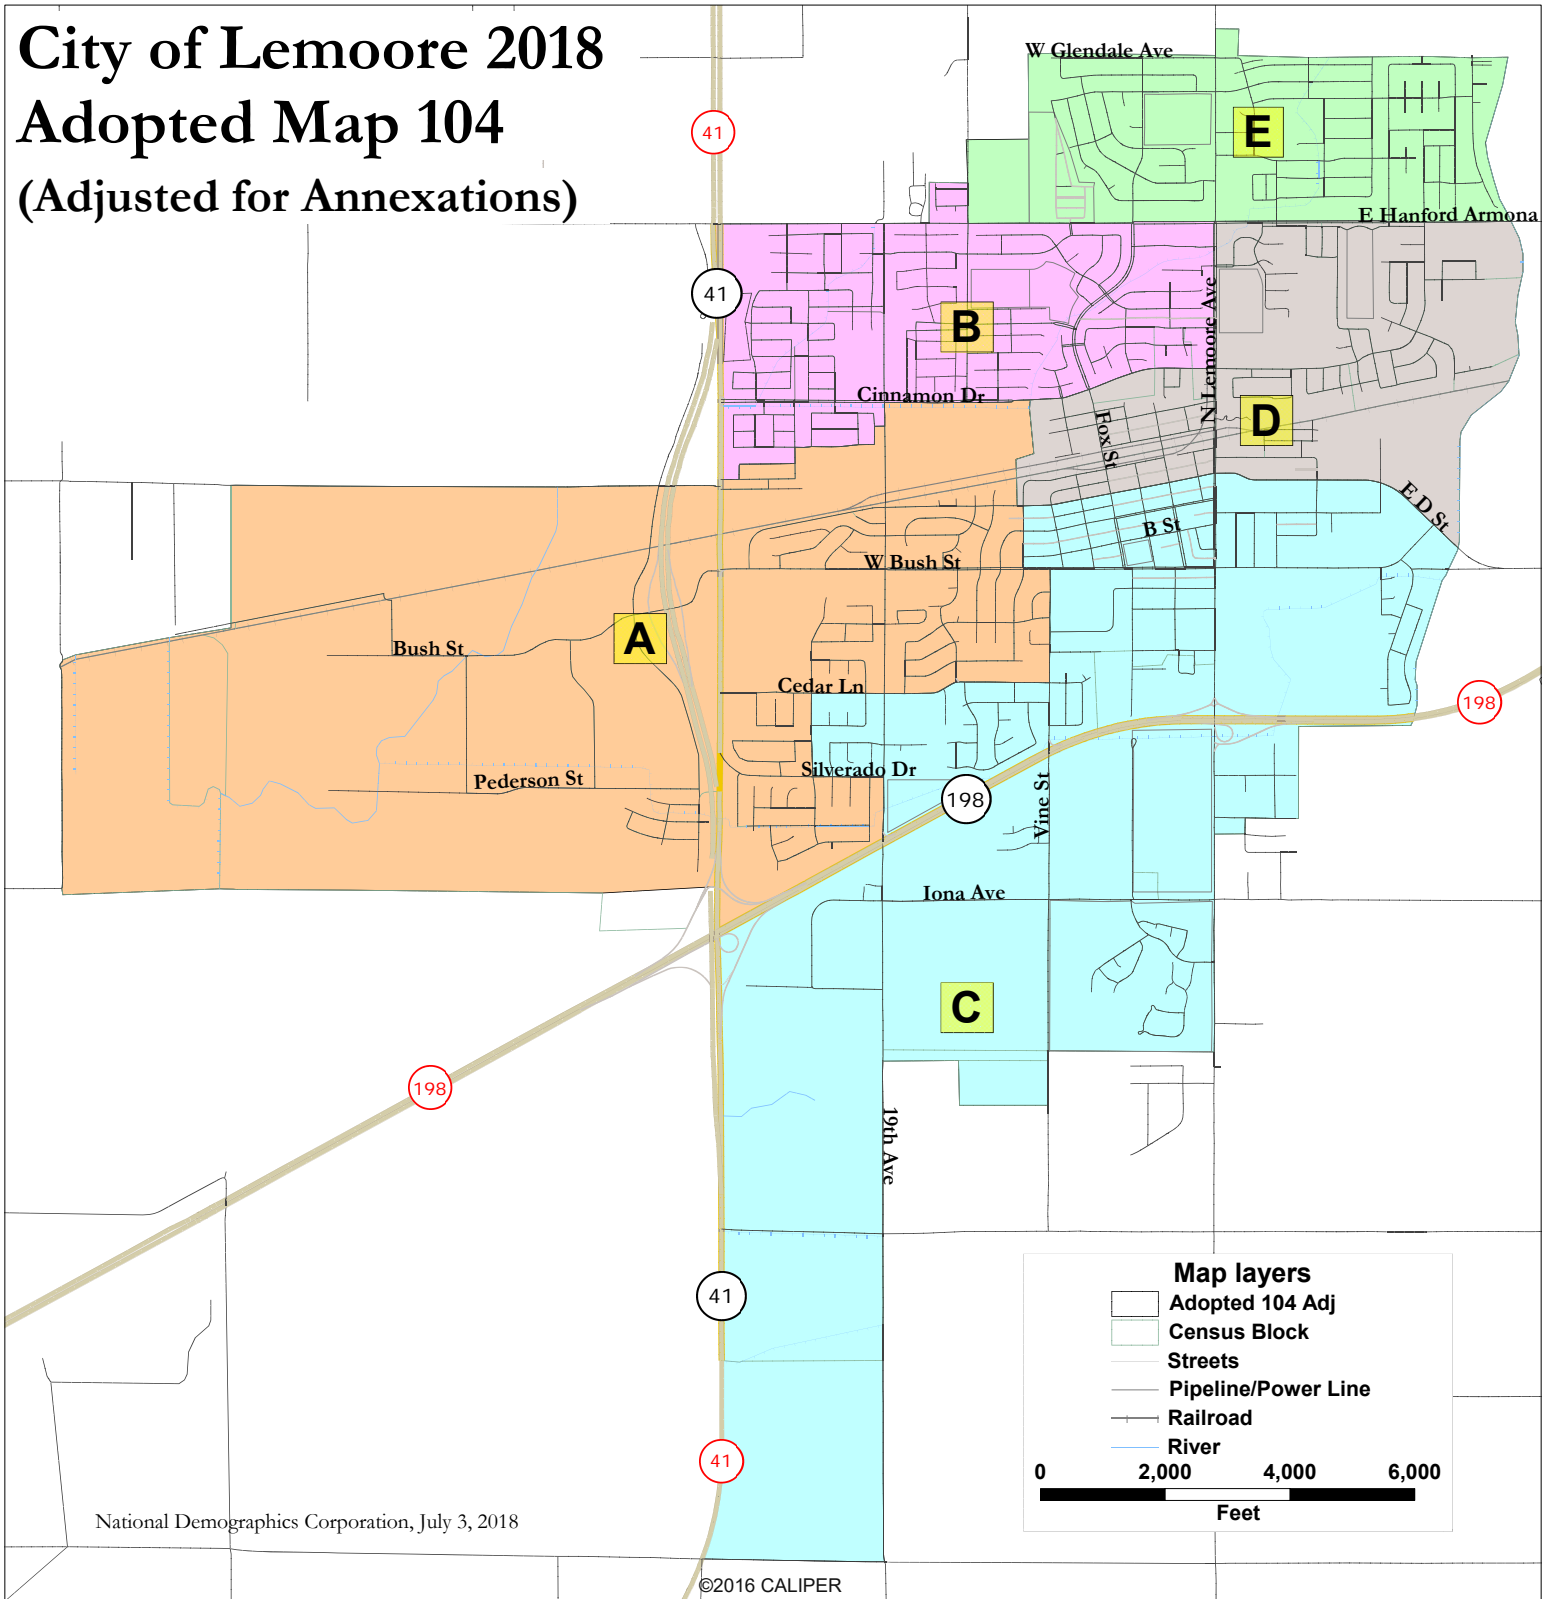

City of Lemoore 2018 Adopted Map 104 (Adjusted for Annexations)

National Demographics Corporation, July 3, 2018

©2016 CALIPER