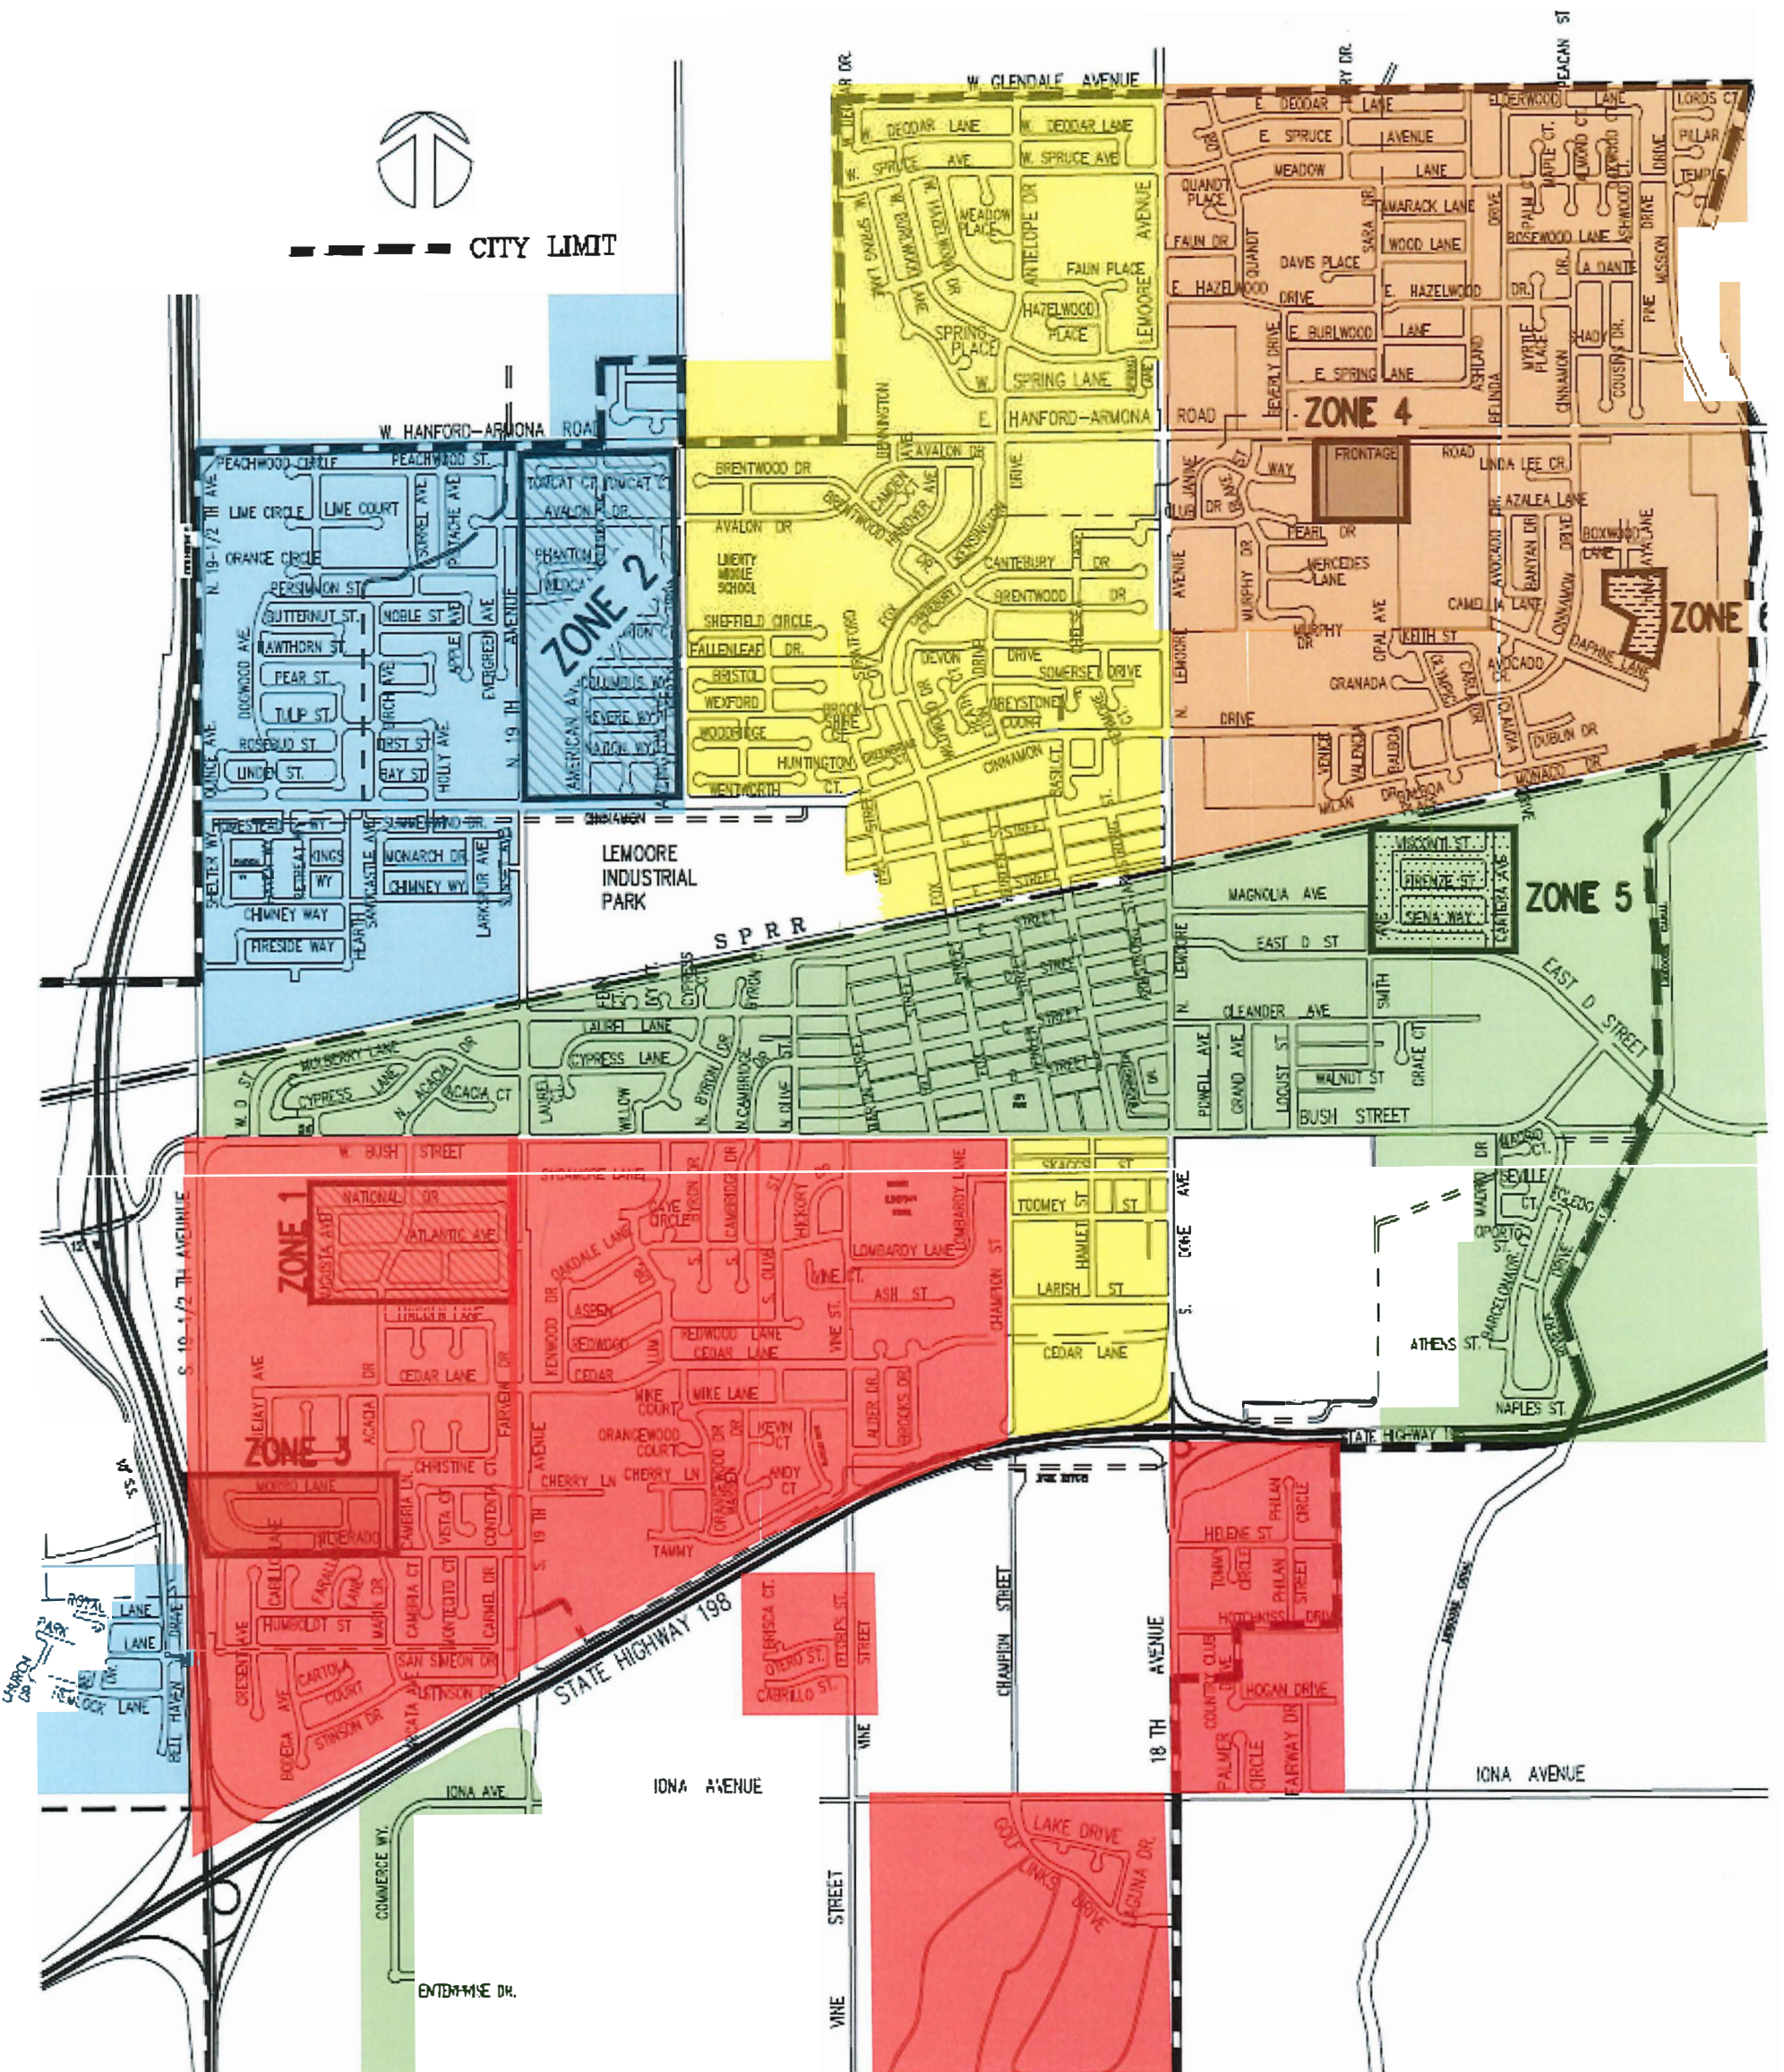

--- CITY LIMIT

### SWEEPER

- MONDAY 
- TUESDAY 
- WEDNESDAY 
- THURSDAY 
- FRIDAY 