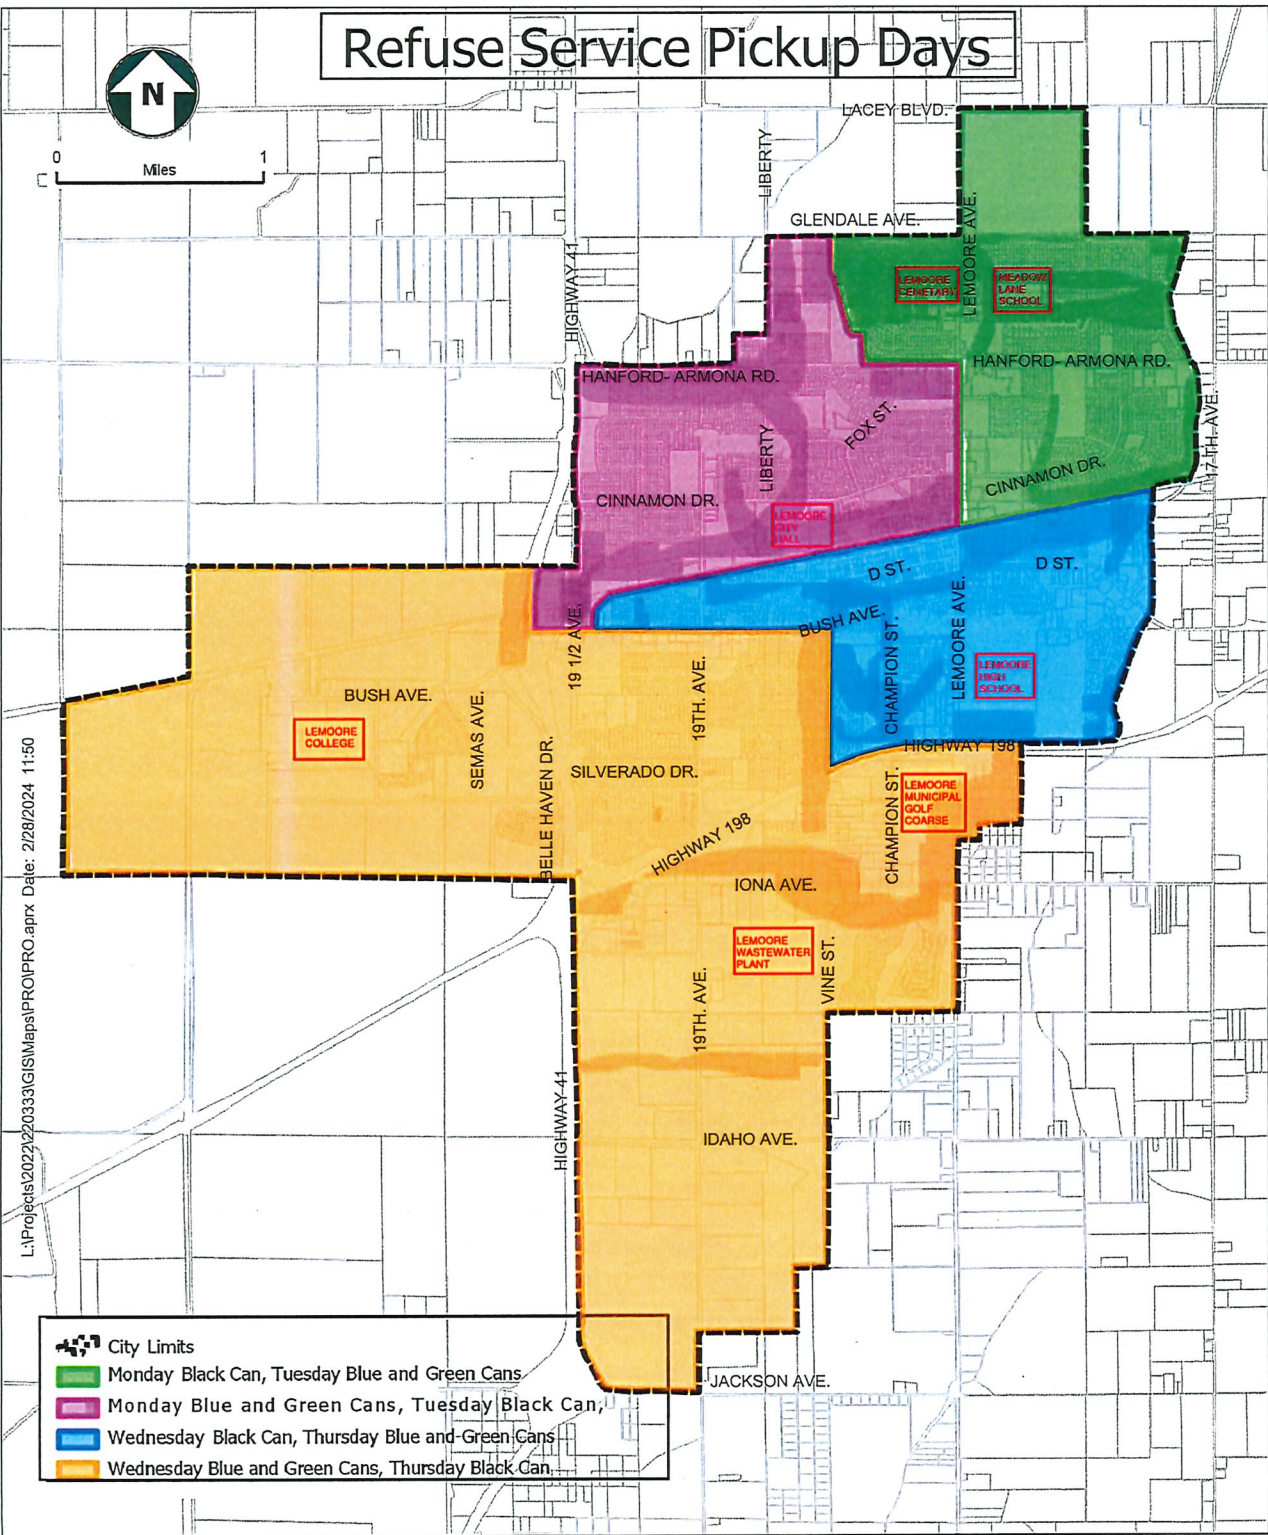

Refuse Service Pickup Days

0 Miles 1

L:\Projects\2022\20333\GIS\Maps\PRO\PRO.aprx Date: 2/28/2024 11:50

-  City Limits
-  Monday Black Can, Tuesday Blue and Green Cans
-  Monday Blue and Green Cans, Tuesday Black Can,
-  Wednesday Black Can, Thursday Blue and Green Cans
-  Wednesday Blue and Green Cans, Thursday Black Can.